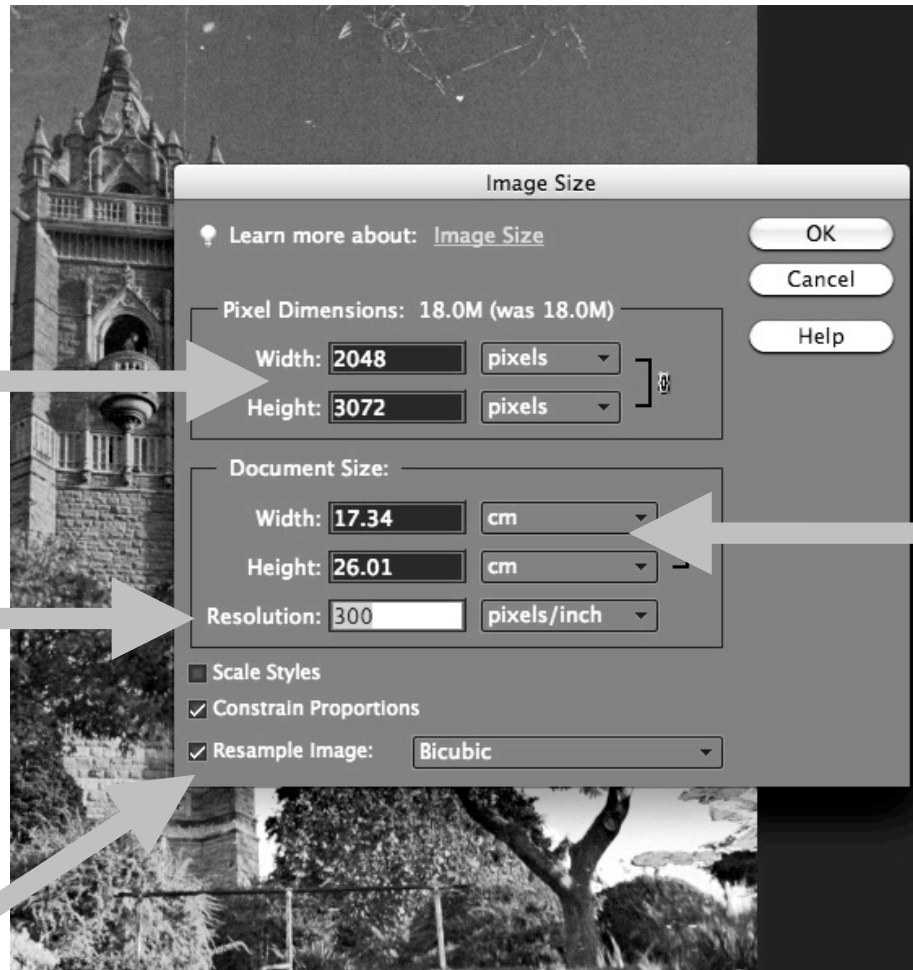

Resizing Photos for Printing and Web Use

Once adjustments and resizing are done, save the image under a new name or numbered version.

- Pixel Dimensions**
- important for web use
 - set to suit monitor pixels
 - when you set one, the other changes to keep image shape

- Resolution**
- set to 72 ppi for web use
 - set to 300 ppi for printing

- Resampling and Proportions**
- ticks allow changes to number of pixels in image
 - leave ticked normally

- Physical Dimensions**
- important for printing
 - set to print size wanted
 - when you set one, the other changes to keep image shape

*This box is from Photoshop Elements.
It will look similar, though different, in other software*